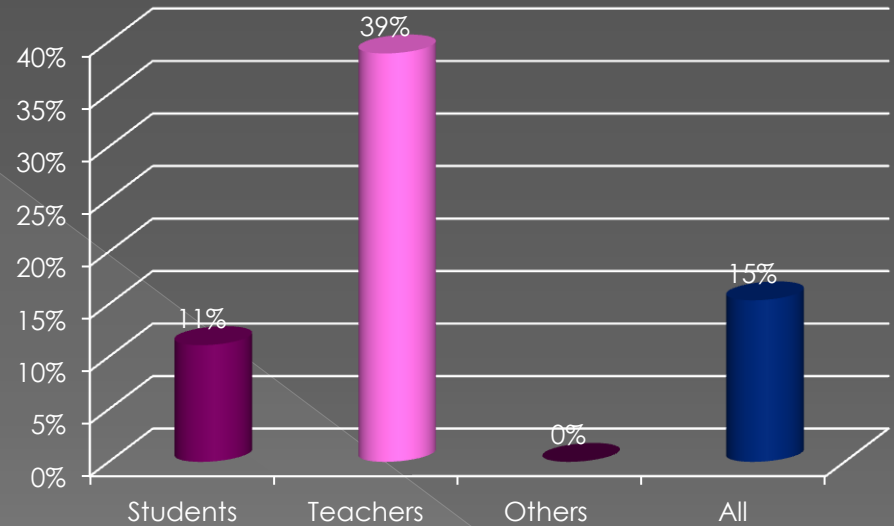

Write the three forms of nature protection areas: (according to IUCN)

◎ 3 correct responses