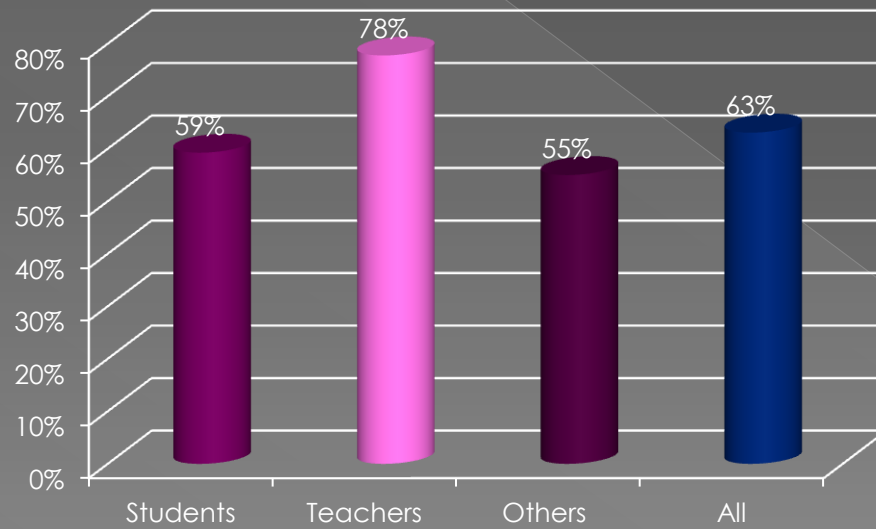

◎ 3 correct responses

What is the aim of creation of national parks

◎ 3 correct responses

What parks are located the closest to our region ?

- The National Park of Appennino toscano emiliano

thanks for your attention