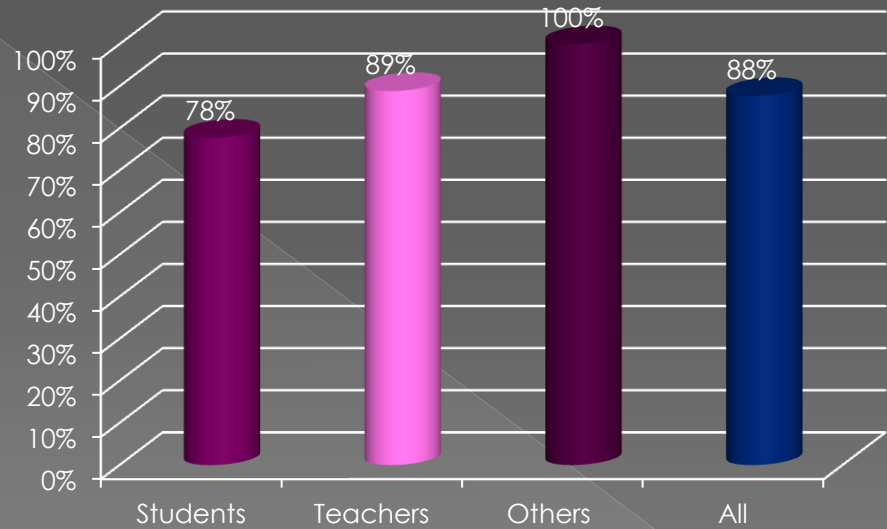

What is the aim of creation of national parks

◎ 3 correct responses